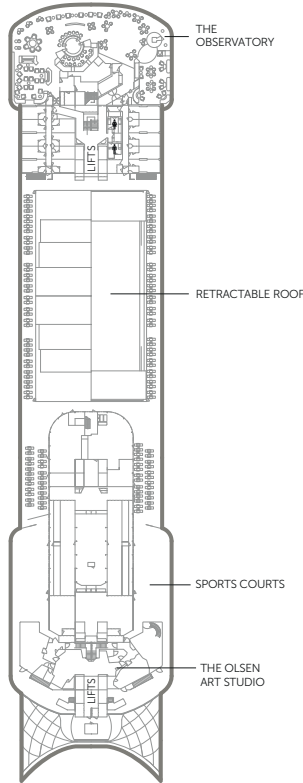

# BOREALIS DECK PLANS

BOREALIS

Sun Deck 10

Sports Deck 9

Lido Deck 8

Bridge Deck 7

Highland Deck 6

Suites		Decks 6 & 7
<b>OW</b>	Olsen Suite	1,181 sq ft
<b>PS</b>	Premier Suite   Adapted Suites available	568-644 sq ft
<b>BS</b>	Balcony Suite	280-290 sq ft
<b>BJ</b>	Balcony Junior Suite   Adapted Suites available	280-290 sq ft
<b>JB</b>	Single Balcony Suite	244-283 sq ft
Terrace Cabins		Deck 3
<b>TC</b>	Terrace Cabin   Adapted cabins available	218 sq ft
Picture Window Cabins		Decks 1, 2, 3 & 6
<b>B</b>	Superior Ocean View   Adapted cabins available	190 sq ft
<b>C</b>	Superior Ocean View	214 sq ft
<b>D</b>	Ocean View	214 sq ft

Picture Window Cabins (contd.)		
<b>E</b>	Ocean View	214 sq ft
<b>K</b>	Single Ocean View	214 sq ft
Porthole Cabins		Decks 1 & 2
<b>F</b>	Ocean View   Adapted cabins available	140-214 sq ft
Interior Cabins		Decks 1, 2, 3, 6 & 7
<b>G</b>	Superior Interior	182 sq ft
<b>M</b>	Single Superior Interior	182 sq ft
<b>H</b>	Interior Cabin	182 sq ft
<b>I</b>	Interior Cabin	182 sq ft
<b>N</b>	Single Interior	182 sq ft

Lounge Deck 5

Main Deck 4

Promenade Deck 3

Coral Deck 2

Marina Deck 1

**CABIN DETAILS**

All cabins have a hairdryer, safe, Smart TV, refrigerator, tea and coffee making facilities and an en-suite with shower (some cabins include a bathtub as indicated on the deck plan).

For more information on our ships, including digital deck plans, cabin images and virtual tours, please visit the 'our ships' section of our website at fredolencruises.com

**KEY TO SYMBOLS**

- 4 berth cabin
- 3 berth cabin
- ◀ Cabin with bathtub
- + Restricted view
- Fully restricted view
- ↑ Connecting cabin
- ♿ Adapted for guests who require a wheelchair to move around their cabin.
- PA Our part-accessible cabins have a bathroom adapted with a fold-down shower seat and grab bars throughout, suitable for ambulatory guests who do not require a wheelchair to move around their cabin.