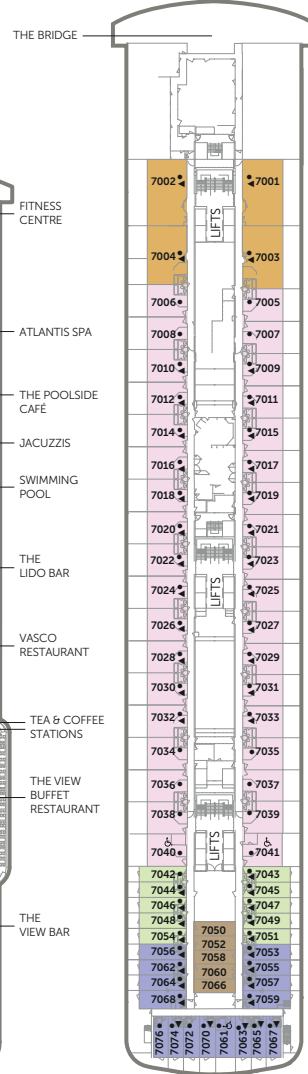

# BOREALIS DECK PLANS

BOREALIS

Sun Deck 10

Sports Deck 9

Lido Deck 8

Bridge Deck 7

Highland Deck 6

Suites		Decks 6 & 7
<b>OW</b>	Olsen Suite	1,181 sq ft
<b>PS</b>	Premier Suite   Adapted Suites available	568-644 sq ft
<b>BS</b>	Balcony Suite	280-290 sq ft
<b>BJ</b>	Balcony Junior Suite   Adapted Suites available	280-290 sq ft
<b>JB</b>	Single Balcony Suite	244-283 sq ft
Terrace Cabins		Deck 3
<b>TC</b>	Terrace Cabin   Adapted cabins available	218 sq ft
Picture Window Cabins		Decks 1, 2, 3 & 6
<b>B</b>	Superior Ocean View   Adapted cabins available	190 sq ft
<b>C</b>	Superior Ocean View	214 sq ft
<b>D</b>	Ocean View	214 sq ft

Picture Window Cabins (contd.)		
<b>E</b>	Ocean View	214 sq ft
<b>K</b>	Single Ocean View	214 sq ft
Porthole Cabins		Decks 1 & 2
<b>F</b>	Ocean View   Adapted cabins available	140-214 sq ft
Interior Cabins		Decks 1, 2, 3, 6 & 7
<b>G</b>	Superior Interior	182 sq ft
<b>M</b>	Single Superior Interior	182 sq ft
<b>H</b>	Interior Cabin	182 sq ft
<b>I</b>	Interior Cabin	182 sq ft
<b>N</b>	Single Interior	182 sq ft

Lounge Deck 5

Main Deck 4

Promenade Deck 3

Coral Deck 2

Marina Deck 1

**CABIN DETAILS**

All cabins have a hairdryer, safe, Smart TV, refrigerator, tea and coffee making facilities and an en-suite with shower (some cabins include a bathtub as indicated on the deck plan).

For more information on our ships, including digital deck plans, cabin images and virtual tours, please visit the 'our ships' section of our website at fredolencruises.com

**KEY TO SYMBOLS**

- 4 berth cabin
- 3 berth cabin
- ◀ Cabin with bathtub
- + Restricted view
- Fully restricted view
- ↑ Connecting cabin
- ♿ Adapted for guests who require a wheelchair to move around their cabin.
- PA Our part-accessible cabins have a bathroom adapted with a fold-down shower seat and grab bars throughout, suitable for ambulatory guests who do not require a wheelchair to move around their cabin.