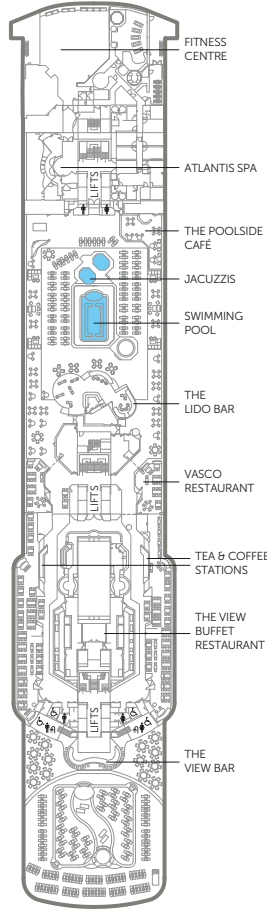

# BOREALIS DECK PLANS

BOREALIS

Sun Deck 10

Sports Deck 9

Lido Deck 8

Bridge Deck 7

Highland Deck 6

Suites		Decks 6 & 7
<b>OW</b>	Olsen Suite	1,181 sq ft
<b>PS</b>	Premier Suite   Adapted Suites available	568-644 sq ft
<b>BS</b>	Balcony Suite	280-290 sq ft
<b>BJ</b>	Balcony Junior Suite   Adapted Suites available	280-290 sq ft
<b>JB</b>	Single Balcony Suite	244-283 sq ft
Terrace Cabins		Deck 3
<b>TC</b>	Terrace Cabin   Adapted cabins available	218 sq ft
Picture Window Cabins		Decks 1, 2, 3 & 6
<b>B</b>	Superior Ocean View   Adapted cabins available	190 sq ft
<b>C</b>	Superior Ocean View	214 sq ft
<b>D</b>	Ocean View	214 sq ft

Picture Window Cabins (contd.)		
<b>E</b>	Ocean View	214 sq ft
<b>K</b>	Single Ocean View	214 sq ft
Porthole Cabins		Decks 1 & 2
<b>F</b>	Ocean View   Adapted cabins available	140-214 sq ft
Interior Cabins		Decks 1, 2, 3, 6 & 7
<b>G</b>	Superior Interior	182 sq ft
<b>M</b>	Single Superior Interior	182 sq ft
<b>H</b>	Interior Cabin	182 sq ft
<b>I</b>	Interior Cabin	182 sq ft
<b>N</b>	Single Interior	182 sq ft

Lounge Deck 5

Main Deck 4

Promenade Deck 3

Coral Deck 2

Marina Deck 1

**CABIN DETAILS**

All cabins have a hairdryer, safe, Smart TV, refrigerator, tea and coffee making facilities and an en-suite with shower (some cabins include a bathtub as indicated on the deck plan).

For more information on our ships, including digital deck plans, cabin images and virtual tours, please visit the 'our ships' section of our website at fredolencruises.com

**KEY TO SYMBOLS**

- 4 berth cabin
- 3 berth cabin
- ◀ Cabin with bathtub
- + Restricted view
- Fully restricted view
- ↑ Connecting cabin
- ♿ Adapted for guests who require a wheelchair to move around their cabin.
- PA Our part-accessible cabins have a bathroom adapted with a fold-down shower seat and grab bars throughout, suitable for ambulatory guests who do not require a wheelchair to move around their cabin.