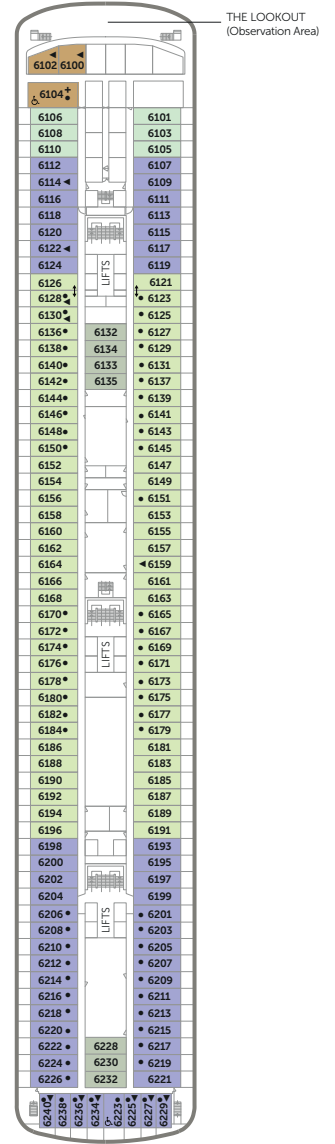

# BOREALIS DECK PLANS

BOREALIS

Sun Deck 10

Sports Deck 9

Lido Deck 8

Bridge Deck 7

Highland Deck 6

Suites		Decks 6 & 7
<b>OW</b>	Olsen Suite	1,181 sq ft
<b>PS</b>	Premier Suite   Adapted Suites available	568-644 sq ft
<b>BS</b>	Balcony Suite	280-290 sq ft
<b>BJ</b>	Balcony Junior Suite   Adapted Suites available	280-290 sq ft
<b>JB</b>	Single Balcony Suite	244-283 sq ft
Terrace Cabins		Deck 3
<b>TC</b>	Terrace Cabin   Adapted cabins available	218 sq ft
Picture Window Cabins		Decks 1, 2, 3 & 6
<b>B</b>	Superior Ocean View   Adapted cabins available	190 sq ft
<b>C</b>	Superior Ocean View	214 sq ft
<b>D</b>	Ocean View	214 sq ft

Picture Window Cabins (contd.)		
<b>E</b>	Ocean View	214 sq ft
<b>K</b>	Single Ocean View	214 sq ft
Porthole Cabins		Decks 1 & 2
<b>F</b>	Ocean View   Adapted cabins available	140-214 sq ft
Interior Cabins		Decks 1, 2, 3, 6 & 7
<b>G</b>	Superior Interior	182 sq ft
<b>M</b>	Single Superior Interior	182 sq ft
<b>H</b>	Interior Cabin	182 sq ft
<b>I</b>	Interior Cabin	182 sq ft
<b>N</b>	Single Interior	182 sq ft

Lounge Deck 5

Main Deck 4

Promenade Deck 3

Coral Deck 2

Marina Deck 1

**CABIN DETAILS**

All cabins have a hairdryer, safe, Smart TV, refrigerator, tea and coffee making facilities and an en-suite with shower (some cabins include a bathtub as indicated on the deck plan).

For more information on our ships, including digital deck plans, cabin images and virtual tours, please visit the 'our ships' section of our website at fredolencruises.com

**KEY TO SYMBOLS**

- 4 berth cabin
- 3 berth cabin
- ◀ Cabin with bathtub
- + Restricted view
- Fully restricted view
- ↑ Connecting cabin
- ♿ Adapted for guests who require a wheelchair to move around their cabin.
- PA Our part-accessible cabins have a bathroom adapted with a fold-down shower seat and grab bars throughout, suitable for ambulatory guests who do not require a wheelchair to move around their cabin.