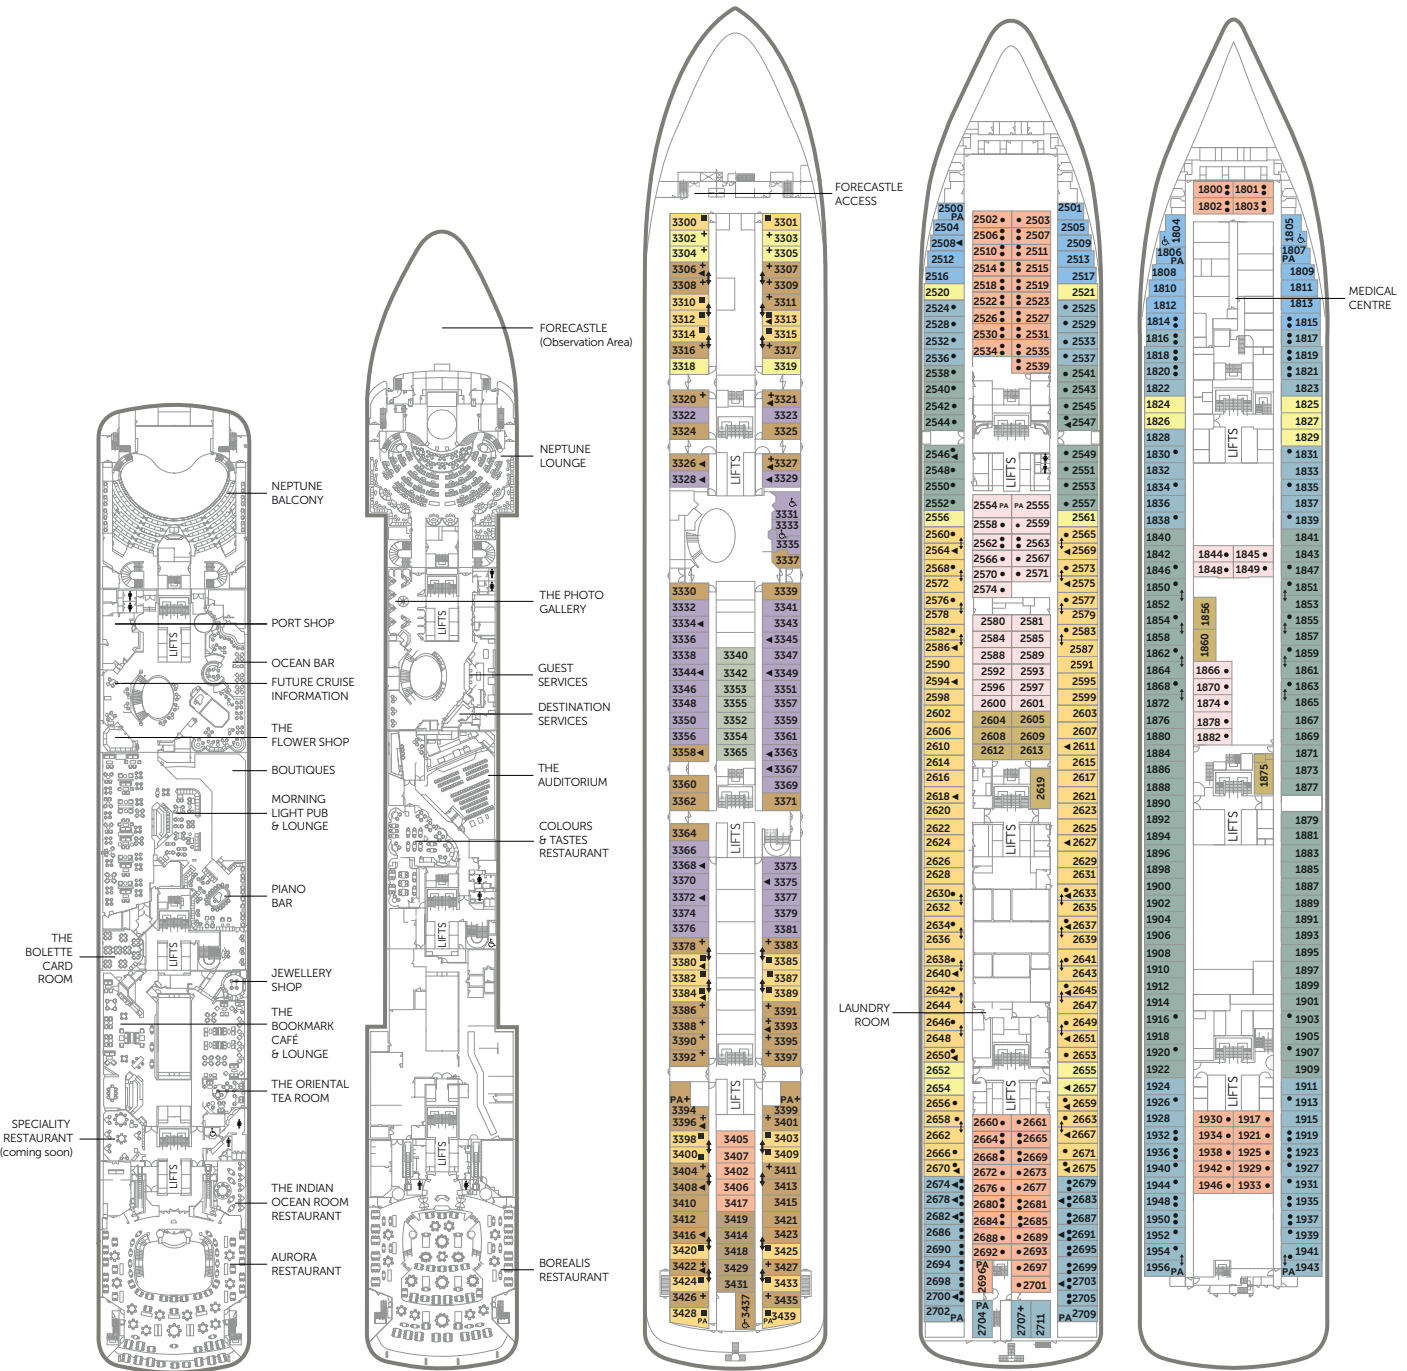

# BOREALIS DECK PLANS

BOREALIS

Sun Deck 10

Sports Deck 9

Lido Deck 8

Bridge Deck 7

Highland Deck 6

Suites		Decks 6 & 7
<b>OW</b>	Olsen Suite	1,181 sq ft
<b>PS</b>	Premier Suite   Adapted Suites available	568-644 sq ft
<b>BS</b>	Balcony Suite	280-290 sq ft
<b>BJ</b>	Balcony Junior Suite   Adapted Suites available	280-290 sq ft
<b>JB</b>	Single Balcony Suite	244-283 sq ft
Terrace Cabins		Deck 3
<b>TC</b>	Terrace Cabin   Adapted cabins available	218 sq ft
Picture Window Cabins		Decks 1, 2, 3 & 6
<b>B</b>	Superior Ocean View   Adapted cabins available	190 sq ft
<b>C</b>	Superior Ocean View	214 sq ft
<b>D</b>	Ocean View	214 sq ft

Picture Window Cabins (contd.)		
<b>E</b>	Ocean View	214 sq ft
<b>K</b>	Single Ocean View	214 sq ft
Porthole Cabins		Decks 1 & 2
<b>F</b>	Ocean View   Adapted cabins available	140-214 sq ft
Interior Cabins		Decks 1, 2, 3, 6 & 7
<b>G</b>	Superior Interior	182 sq ft
<b>M</b>	Single Superior Interior	182 sq ft
<b>H</b>	Interior Cabin	182 sq ft
<b>I</b>	Interior Cabin	182 sq ft
<b>N</b>	Single Interior	182 sq ft

Lounge Deck 5

Main Deck 4

Promenade Deck 3

Coral Deck 2

Marina Deck 1

**CABIN DETAILS**

All cabins have a hairdryer, safe, Smart TV, refrigerator, tea and coffee making facilities and an en-suite with shower (some cabins include a bathtub as indicated on the deck plan).

For more information on our ships, including digital deck plans, cabin images and virtual tours, please visit the 'our ships' section of our website at fredolencruises.com

**KEY TO SYMBOLS**

- 4 berth cabin
- 3 berth cabin
- ◀ Cabin with bathtub
- + Restricted view
- Fully restricted view
- ↑ Connecting cabin
- ♿ Adapted for guests who require a wheelchair to move around their cabin.
- PA Our part-accessible cabins have a bathroom adapted with a fold-down shower seat and grab bars throughout, suitable for ambulatory guests who do not require a wheelchair to move around their cabin.