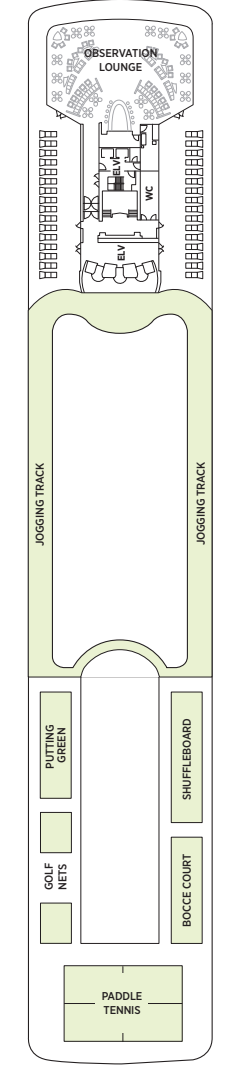

Seven Seas Mariner® DECK PLANS

- ★ Bathroom features a glass-enclosed shower instead of bathtub
- ✦ Wheelchair accessible suites 828, 829, 918, 919, 1012 and 1013 have shower stall instead of bathtub
- + 2-bedroom suite accommodates up to 6 guests (Up to one rollaway bed can be added to most suites, please inquire at time of booking)
- Convertible sofa bed

- MS MASTER SUITE
- GS GRAND SUITE
- MN MARINER SUITE
- SS SEVEN SEAS SUITE
- HS HORIZON VIEW SUITE
- A PENTHOUSE SUITE
- B PENTHOUSE SUITE
- C PENTHOUSE SUITE
- D CONCIERGE SUITE
- E CONCIERGE SUITE
- F DELUXE VERANDA SUITE
- G DELUXE VERANDA SUITE
- H DELUXE VERANDA SUITE

DECK 5

- COMPASS ROSE
- CONSTELLATION THEATER (LOWER)
- CRUISE SALES
- DESTINATION SERVICES
- MARINER LOUNGE
- PRIME 7
- RECEPTION & CONCIERGE

DECK 6

- BOUTIQUE
- CARD & CONFERENCE ROOMS
- CHARTREUSE
- COFFEE CONNECTION
- CONNOISSEUR CLUB
- CONSTELLATION THEATER (UPPER)
- THE GARDEN PROMENADE
- HORIZON LOUNGE
- LIBRARY / CLUB.COM
- STARS NIGHTCLUB

DECK 7

- AEROBICS
- BEAUTY SALON
- BOUTIQUE
- THE CASINO
- FITNESS CENTER
- SAUNAS
- SERENE SPA & WELLNESS™

DECK 8

DECK 9

DECK 10

DECK 11

- LA VERANDA
- ICE CREAM BAR
- POOL BAR
- POOL DECK
- POOL GRILL
- SETTE MARI