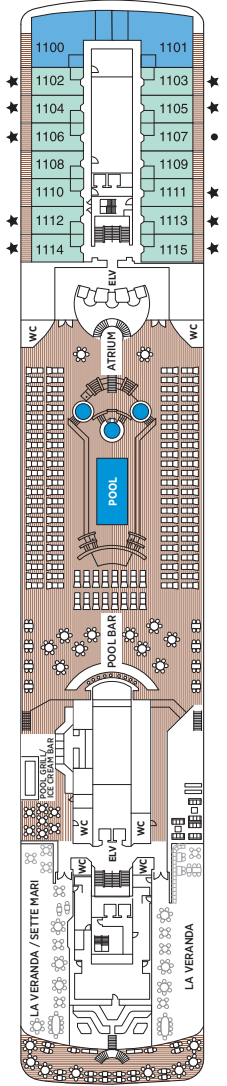

DECK 11

- LA VERANDA
- ICE CREAM BAR
- POOL BAR
- POOL DECK
- POOL GRILL
- SETTE MARI