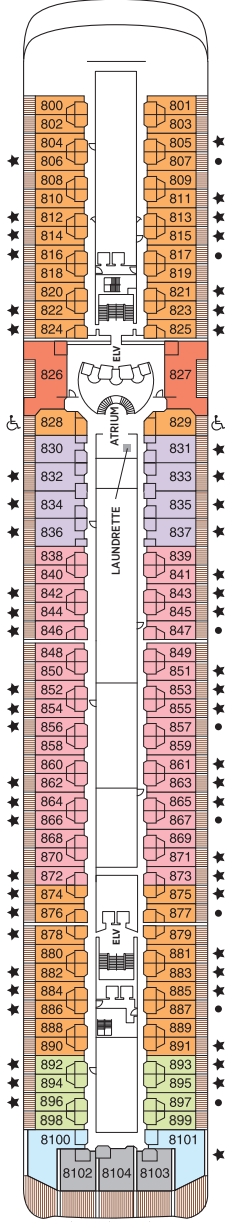

Seven Seas Mariner® DECK PLANS

- ★ Bathroom features a glass-enclosed shower instead of bathtub
- ✦ Wheelchair accessible suites 828, 829, 918, 919, 1012 and 1013 have shower stall instead of bathtub
- + 2-bedroom suite accommodates up to 6 guests (Up to one rollaway bed can be added to most suites, please inquire at time of booking)
- Convertible sofa bed

- MS MASTER SUITE
- GS GRAND SUITE
- MN MARINER SUITE
- SS SEVEN SEAS SUITE
- HS HORIZON VIEW SUITE
- A PENTHOUSE SUITE
- B PENTHOUSE SUITE
- C PENTHOUSE SUITE
- D CONCIERGE SUITE
- E CONCIERGE SUITE
- F DELUXE VERANDA SUITE
- G DELUXE VERANDA SUITE
- H DELUXE VERANDA SUITE

OVERALL LENGTH... 709 ft.
BEAM (WIDTH)... 93 ft.
DRAFT... 21 ft.
SUITES... 348
GUESTS... 696
CREW... 459 International
GUEST DECKS... 8
GROSS TONNAGE... 48,075
CRUISING SPEED... 20 Knots
SHIP'S REGISTRY... Bahamas

- COMPASS ROSE
- CONSTELLATION THEATER (LOWER)
- CRUISE SALES
- DESTINATION SERVICES
- MARINER LOUNGE
- PRIME 7
- RECEPTION & CONCIERGE

- BOUTIQUE
- CARD & CONFERENCE ROOMS
- CHARTREUSE
- COFFEE CONNECTION
- CONNOISSEUR CLUB
- CONSTELLATION THEATER (UPPER)
- THE GARDEN PROMENADE
- HORIZON LOUNGE
- LIBRARY / CLUB.COM
- STARS NIGHTCLUB

- AEROBICS
- BEAUTY SALON
- BOUTIQUE
- THE CASINO
- FITNESS CENTER
- SAUNAS
- SERENE SPA & WELLNESS™

DECK 8

- LA VERANDA
- ICE CREAM BAR
- POOL BAR
- POOL DECK
- POOL GRILL
- SETTE MARI

- BOCCIE COURT
- GOLF NETS
- JOGGING TRACK
- OBSERVATION LOUNGE
- PADDLE TENNIS COURT
- PUTTING GREEN
- SHUFFLEBOARD
- SPORTS DECK