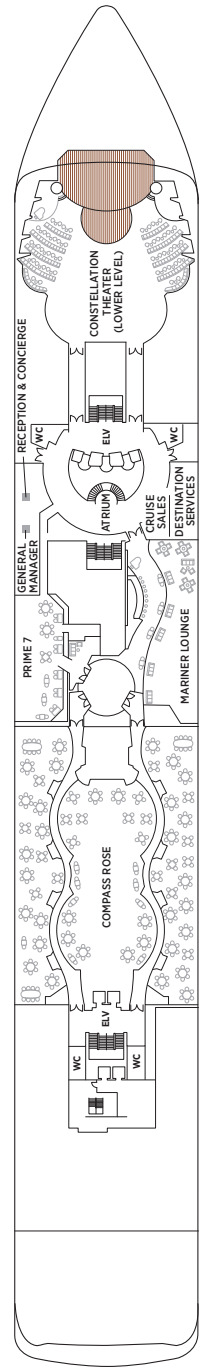

Seven Seas Mariner® DECK PLANS

- ★ Bathroom features a glass-enclosed shower instead of bathtub
- ✦ Wheelchair accessible suites 828, 829, 918, 919, 1012 and 1013 have shower stall instead of bathtub
- + 2-bedroom suite accommodates up to 6 guests (Up to one rollaway bed can be added to most suites, please inquire at time of booking)
- Convertible sofa bed

- MS MASTER SUITE
- GS GRAND SUITE
- MN MARINER SUITE
- SS SEVEN SEAS SUITE
- HS HORIZON VIEW SUITE
- A PENTHOUSE SUITE
- B PENTHOUSE SUITE
- C PENTHOUSE SUITE
- D CONCIERGE SUITE
- E CONCIERGE SUITE
- F DELUXE VERANDA SUITE
- G DELUXE VERANDA SUITE
- H DELUXE VERANDA SUITE

OVERALL LENGTH... 709 ft.
 BEAM (WIDTH)... 93 ft.
 DRAFT... 21 ft.
 SUITES... 348
 GUESTS... 696
 CREW... 459 International
 GUEST DECKS... 8
 GROSS TONNAGE... 48,075
 CRUISING SPEED... 20 Knots
 SHIP'S REGISTRY... Bahamas

DECK 5

- COMPASS ROSE
- CONSTELLATION THEATER (LOWER)
- CRUISE SALES
- DESTINATION SERVICES
- MARINER LOUNGE
- PRIME 7
- RECEPTION & CONCIERGE

DECK 6

- BOUTIQUE
- CARD & CONFERENCE ROOMS
- CHARTREUSE
- COFFEE CONNECTION
- CONNOISSEUR CLUB
- CONSTELLATION THEATER (UPPER)
- THE GARDEN PROMENADE
- HORIZON LOUNGE
- LIBRARY / CLUB.COM
- STARS NIGHTCLUB