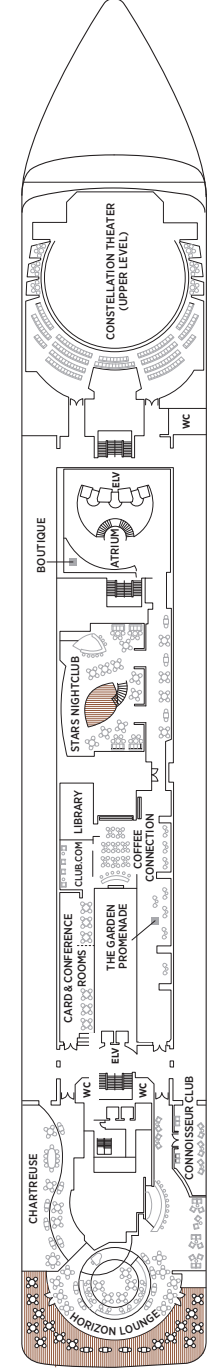

Seven Seas Mariner® DECK PLANS

- ★ Bathroom features a glass-enclosed shower instead of bathtub
- ✦ Wheelchair accessible suites 828, 829, 918, 919, 1012 and 1013 have shower stall instead of bathtub
- + 2-bedroom suite accommodates up to 6 guests (Up to one rollaway bed can be added to most suites, please inquire at time of booking)
- Convertible sofa bed

- MS MASTER SUITE
- GS GRAND SUITE
- MN MARINER SUITE
- SS SEVEN SEAS SUITE
- HS HORIZON VIEW SUITE
- A PENTHOUSE SUITE
- B PENTHOUSE SUITE
- C PENTHOUSE SUITE
- D CONCIERGE SUITE
- E CONCIERGE SUITE
- F DELUXE VERANDA SUITE
- G DELUXE VERANDA SUITE
- H DELUXE VERANDA SUITE

OVERALL LENGTH... 709 ft.
 BEAM (WIDTH)... 93 ft.
 DRAFT... 21 ft.
 SUITES... 348
 GUESTS... 696
 CREW... 459 International
 GUEST DECKS... 8
 GROSS TONNAGE... 48,075
 CRUISING SPEED... 20 Knots
 SHIP'S REGISTRY... Bahamas

DECK 5

- COMPASS ROSE
- CONSTELLATION THEATER (LOWER)
- CRUISE SALES
- DESTINATION SERVICES
- MARINER LOUNGE
- PRIME 7
- RECEPTION & CONCIERGE

DECK 6

- BOUTIQUE
- CARD & CONFERENCE ROOMS
- CHARTREUSE
- COFFEE CONNECTION
- CONNOISSEUR CLUB
- CONSTELLATION THEATER (UPPER)
- THE GARDEN PROMENADE
- HORIZON LOUNGE
- LIBRARY / CLUB.COM
- STARS NIGHTCLUB