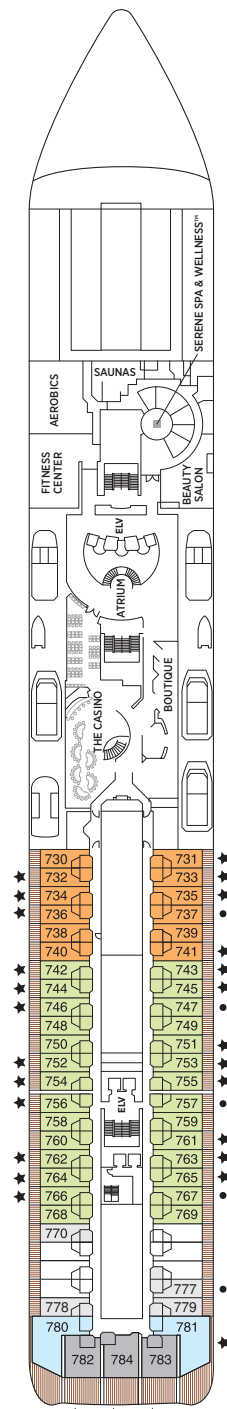

Seven Seas Mariner® DECK PLANS

- ★ Bathroom features a glass-enclosed shower instead of bathtub
- ✦ Wheelchair accessible suites 828, 829, 918, 919, 1012 and 1013 have shower stall instead of bathtub
- + 2-bedroom suite accommodates up to 6 guests (Up to one rollaway bed can be added to most suites, please inquire at time of booking)
- Convertible sofa bed

- MS MASTER SUITE
- GS GRAND SUITE
- MN MARINER SUITE
- SS SEVEN SEAS SUITE
- HS HORIZON VIEW SUITE
- A PENTHOUSE SUITE
- B PENTHOUSE SUITE
- C PENTHOUSE SUITE
- D CONCIERGE SUITE
- E CONCIERGE SUITE
- F DELUXE VERANDA SUITE
- G DELUXE VERANDA SUITE
- H DELUXE VERANDA SUITE

OVERALL LENGTH... 709 ft.
 BEAM (WIDTH)... 93 ft.
 DRAFT... 21 ft.
 SUITES... 348
 GUESTS... 696
 CREW... 459 International
 GUEST DECKS... 8
 GROSS TONNAGE... 48,075
 CRUISING SPEED... 20 Knots
 SHIP'S REGISTRY... Bahamas

DECK 5

- COMPASS ROSE
- CONSTELLATION THEATER (LOWER)
- CRUISE SALES
- DESTINATION SERVICES
- MARINER LOUNGE
- PRIME 7
- RECEPTION & CONCIERGE

DECK 6

- BOUTIQUE
- CARD & CONFERENCE ROOMS
- CHARTREUSE
- COFFEE CONNECTION
- CONNOISSEUR CLUB
- CONSTELLATION THEATER (UPPER)
- THE GARDEN PROMENADE
- HORIZON LOUNGE
- LIBRARY / CLUB.COM
- STARS NIGHTCLUB