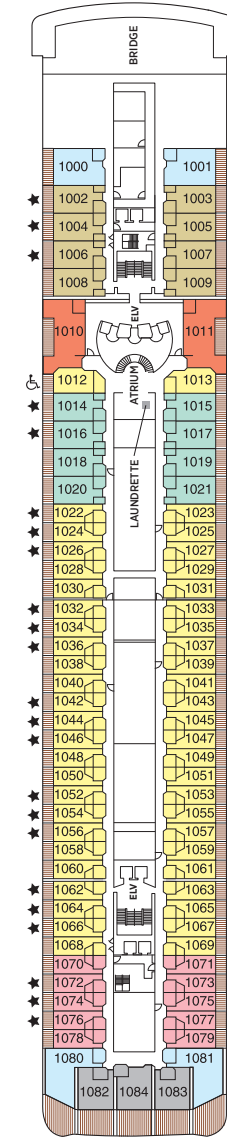

Seven Seas Mariner® DECK PLANS

- ★ Bathroom features a glass-enclosed shower instead of bathtub
- ✦ Wheelchair accessible suites 828, 829, 918, 919, 1012 and 1013 have shower stall instead of bathtub
- + 2-bedroom suite accommodates up to 6 guests (Up to one rollaway bed can be added to most suites, please inquire at time of booking)
- Convertible sofa bed

- MS MASTER SUITE
- GS GRAND SUITE
- MN MARINER SUITE
- SS SEVEN SEAS SUITE
- HS HORIZON VIEW SUITE
- A PENTHOUSE SUITE
- B PENTHOUSE SUITE
- C PENTHOUSE SUITE
- D CONCIERGE SUITE
- E CONCIERGE SUITE
- F DELUXE VERANDA SUITE
- G DELUXE VERANDA SUITE
- H DELUXE VERANDA SUITE

OVERALL LENGTH... 709 ft.
BEAM (WIDTH)... 93 ft.
DRAFT... 21 ft.
SUITES... 348
GUESTS... 696
CREW... 459 International
GUEST DECKS... 8
GROSS TONNAGE... 48,075
CRUISING SPEED... 20 Knots
SHIP'S REGISTRY... Bahamas

- COMPASS ROSE
- CONSTELLATION THEATER (LOWER)
- CRUISE SALES
- DESTINATION SERVICES
- MARINER LOUNGE
- PRIME 7
- RECEPTION & CONCIERGE

- BOUTIQUE
- CARD & CONFERENCE ROOMS
- CHARTREUSE
- COFFEE CONNECTION
- CONNOISSEUR CLUB
- CONSTELLATION THEATER (UPPER)
- THE GARDEN PROMENADE
- HORIZON LOUNGE
- LIBRARY / CLUB.COM
- STARS NIGHTCLUB

- AEROBICS
- BEAUTY SALON
- BOUTIQUE
- THE CASINO
- FITNESS CENTER
- SAUNAS
- SERENE SPA & WELLNESS™

DECK 10

- LA VERANDA
- ICE CREAM BAR
- POOL BAR
- POOL DECK
- POOL GRILL
- SETTE MARI

- BOCCIE COURT
- GOLF NETS
- JOGGING TRACK
- OBSERVATION LOUNGE
- PADDLE TENNIS COURT
- PUTTING GREEN
- SHUFFLEBOARD
- SPORTS DECK