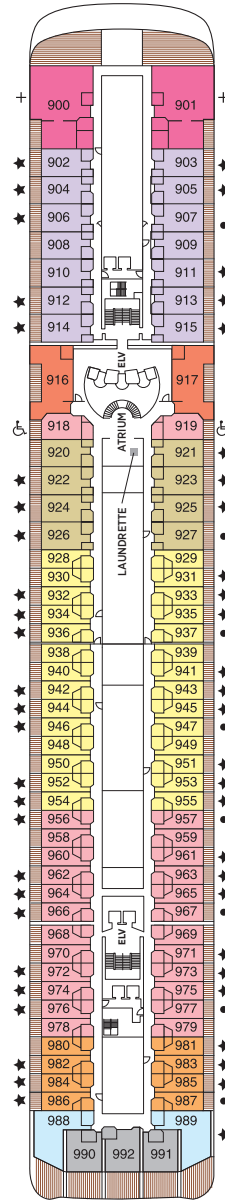

Seven Seas Mariner® DECK PLANS

- ★ Bathroom features a glass-enclosed shower instead of bathtub
- ✦ Wheelchair accessible suites 828, 829, 918, 919, 1012 and 1013 have shower stall instead of bathtub
- + 2-bedroom suite accommodates up to 6 guests (Up to one rollaway bed can be added to most suites, please inquire at time of booking)
- Convertible sofa bed

- MS MASTER SUITE
- GS GRAND SUITE
- MN MARINER SUITE
- SS SEVEN SEAS SUITE
- HS HORIZON VIEW SUITE
- A PENTHOUSE SUITE
- B PENTHOUSE SUITE
- C PENTHOUSE SUITE
- D CONCIERGE SUITE
- E CONCIERGE SUITE
- F DELUXE VERANDA SUITE
- G DELUXE VERANDA SUITE
- H DELUXE VERANDA SUITE

OVERALL LENGTH... 709 ft.
BEAM (WIDTH)... 93 ft.
DRAFT... 21 ft.
SUITES... 348
GUESTS... 696
CREW... 459 International
GUEST DECKS... 8
GROSS TONNAGE... 48,075
CRUISING SPEED... 20 Knots
SHIP'S REGISTRY... Bahamas

- COMPASS ROSE
- CONSTELLATION THEATER (LOWER)
- CRUISE SALES
- DESTINATION SERVICES
- MARINER LOUNGE
- PRIME 7
- RECEPTION & CONCIERGE

- BOUTIQUE
- CARD & CONFERENCE ROOMS
- CHARTREUSE
- COFFEE CONNECTION
- CONNOISSEUR CLUB
- CONSTELLATION THEATER (UPPER)
- THE GARDEN PROMENADE
- HORIZON LOUNGE
- LIBRARY / CLUB.COM
- STARS NIGHTCLUB

- AEROBICS
- BEAUTY SALON
- BOUTIQUE
- THE CASINO
- FITNESS CENTER
- SAUNAS
- SERENE SPA & WELLNESS™

DECK 9

- LA VERANDA
- ICE CREAM BAR
- POOL BAR
- POOL DECK
- POOL GRILL
- SETTE MARI

- BOCCIE COURT
- GOLF NETS
- JOGGING TRACK
- OBSERVATION LOUNGE
- PADDLE TENNIS COURT
- PUTTING GREEN
- SHUFFLEBOARD
- SPORTS DECK